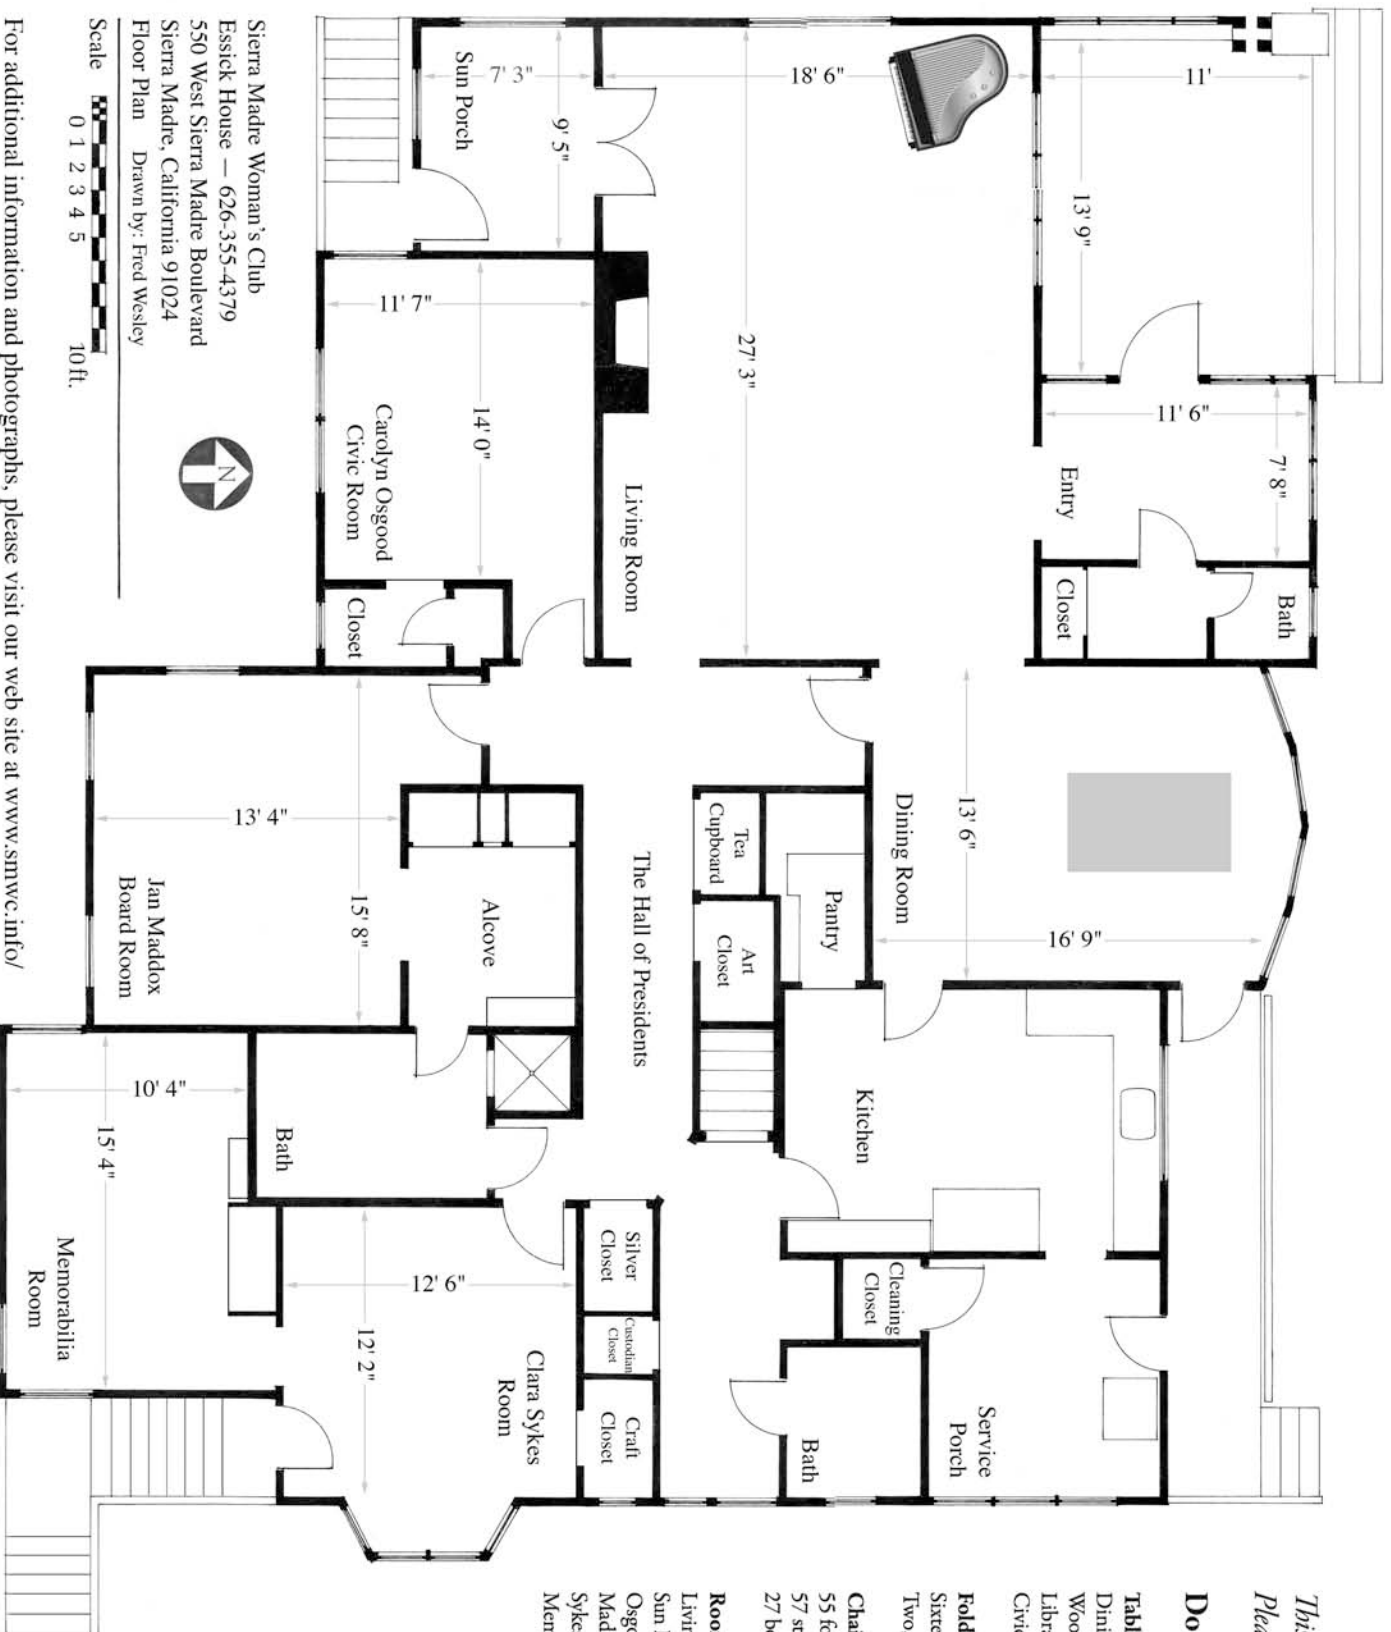

*This is our home.  
Please treat it as such.*

**Do not move the piano.**

**Tables**

- Dining Room table — 4 x 8 feet
- Wood table — 2 x 3 1/2 feet
- Library table — 2 x 5 feet
- Civic Room table — 3 x 10 feet

**Folding tables**

- Sixteen, each 30 inches x 5 feet
- Two, each 30 inches x 8 feet

**Chairs**

- 55 folding chairs
- 57 stacking metal chairs
- 27 bent wood chairs

**Room capacities for dining**

- Living/Dining rooms: 49
- Sun Porch: 5
- Osgood Civic Room: 11
- Maddox Board Room: 17
- Sykes Meeting Room: 10
- Memorabilia Room: 11

Sierra Madre Woman's Club  
 Essick House — 626-355-4379  
 550 West Sierra Madre Boulevard  
 Sierra Madre, California 91024  
 Floor Plan Drawn by: Fred Wesley

Scale 0 1 2 3 4 5 10ft.

For additional information and photographs, please visit our web site at [www.snmwc.info/](http://www.snmwc.info/)